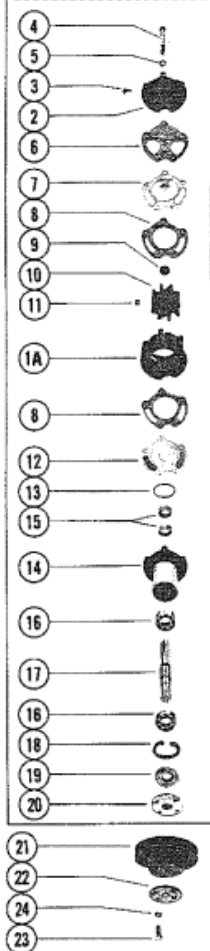

BREAKDOWN OF WATER PUMP

PLASTIC BODY

Parts List						
Ref	Class	Part	Description	Qty	Comment	Footnote
1	46	72774A32	WATER PUMP ASSEMBLY	1		
1A	46	72774	BODY, WATER PUMP (PLASTIC)	1		
2		87631	COVER, WATER PUMP	1		
3	10	28642	SCREW, WATER PUMP SLEEVE	4		
4	10	63328	SCREW, COVER TO BODY	5		
5	12	20084	WASHER, COVER TO BODY SC	5		
6	27	94915	GAASKET, COVER TO OUTER V	1		
7		94916	WEAR PLATE	1		
8	27	94914	GASKET, BODY TO WEAR PLA	2		
9	19	59504	PLUG, IMPELLER	1		
10	47	59362A 1	IMPELLER ASSEMBLY	1		
11	26	56662	KEY, IMPELLER DRIVE	1		
12		94576	WEAR PLATE	1		
13	25	37340	"O" RING, PUMP HOUSING	AR		
13	25	94288	QUAD SEAL, PUMP HOUSING	AR		
14	46	94913A 1	PUMP HOUSING	1		
15	26	90562	OIL SEAL, WATER PUMP SH/	2		
16	30	72961	BALL BEARING, WATER PUM	2		
17		59501	SHAFT, WATER PUMP	1		
18	53	23720	RING, SNAP - BALL BEARING	1		
19	26	72785	OIL SEAL, WATER PUMP SH/	1		
20		47530	HUB, WATER PUMP PULLEY	1		
21		73798	PULLEY, WATER PUMP	1		
22		58265	CLAMPING RING, PUMP PULLEY	1		
23	10	47277	SCREW, PULLEY TO WATER PU	4		
24	13	39107	LOCKWASHER, WATER PUMP P	4		
25	32	72837	HOSE, WATER PUMP TO OIL CO	1	- STERN DRIVE (WITH POWER	
26	54	32780	CLAMP, WATER PUMP HOSE	2	- STERN DRIVE (WITH POWER	
27		62711	STA-STRAP, HOSE ATTACHING	1	- STERN DRIVE (WITH POWER	
28		47489A 1	BRACKET, WATER PUMP	1		
29	10	47461	SCREW, WATER PUMP BRACKE	1		
30	13	35048	LOCKWASHER, WATER PUMP B	1		
30A	12	79643	WASHER, WATER PUMP BRACK	1		
30A	23	57369	SPACER, WATER PUMP BRACKE	OPT		
31	10	48948	SCREW, WATER PUMP BRACKE	1		
32	13	32993	LOCKWASHER, WATER PUMP B	1		
33	12	30315	WASHER, WATER PUMP BRACK	1		
34	10	34354	SCREW, WATER PUMP BRACKE	1		
35		77640	BRACE, WATER PUMP ADJUSTI	1	- STERN DRIVE	
35		64177	BRACE, WATER PUMP ADJUSTI	1	- STERN DRIVE	
36	10	26785	SCREW, BRACE TO BRACKET	1	- STERN DRIVE	