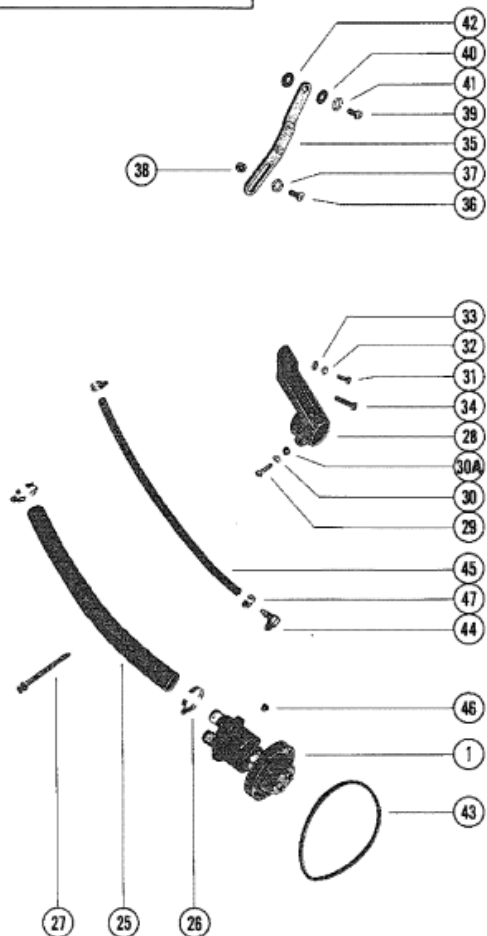

BREAKDOWN OF WATER PUMP

PLASTIC BODY

Parts List						
Ref	Class	Part	Description	Qty	Comment	Footnote
1	46	72774A32	WATER PUMP ASSEMBLY	1		
1A	46	72774	BODY, WATER PUMP (PLASTIC)	1		
2		87631	COVER, WATER PUMP	1		
3	10	28642	SCREW, WATER PUMP SLEEVE	4		
4	10	63328	SCREW, COVER TO BODY	5		
5	12	20084	WASHER, COVER TO BODY SC	5		
6	27	94915	GAASKET, COVER TO OUTER V	1		
7		94916	WEAR PLATE	1		
8	27	94914	GASKET, BODY TO WEAR PLA	2		
9	19	59504	PLUG, IMPELLER	1		
10	47	59362A 1	IMPELLER ASSEMBLY	1		
11	26	56662	KEY, IMPELLER DRIVE	1		
12		94576	WEAR PLATE	1		
13	25	37340	"O" RING, PUMP HOUSING	AR		
13	25	94288	QUAD SEAL, PUMP HOUSING	AR		
14	46	94913A 1	PUMP HOUSING	1		
15	26	90562	OIL SEAL, WATER PUMP SH/	2		
16	30	72961	BALL BEARING, WATER PUM	2		
17		59501	SHAFT, WATER PUMP	1		
18	53	23720	RING, SNAP - BALL BEARING	1		
19	26	72785	OIL SEAL, WATER PUMP SH/	1		
20		47530	HUB, WATER PUMP PULLEY	1		
21		73798	PULLEY, WATER PUMP	1		
22		58265	CLAMPING RING, PUMP PULLEY	1		
23	10	47277	SCREW, PULLEY TO WATER PU	4		
24	13	39107	LOCKWASHER, WATER PUMP P	4		
25	32	72837	HOSE, WATER PUMP TO OIL CO	1	- STERN DRIVE (WITH POWER	
26	54	32780	CLAMP, WATER PUMP HOSE	2	- STERN DRIVE (WITH POWER	
27		62711	STA-STRAP, HOSE ATTACHING	1	- STERN DRIVE (WITH POWER	
28		47489A 1	BRACKET, WATER PUMP	1		
29	10	47461	SCREW, WATER PUMP BRACKE	1		
30	13	35048	LOCKWASHER, WATER PUMP B	1		
30A	12	79643	WASHER, WATER PUMP BRACK	1		
30A	23	57369	SPACER, WATER PUMP BRACKE	OPT		
31	10	48948	SCREW, WATER PUMP BRACKE	1		
32	13	32993	LOCKWASHER, WATER PUMP B	1		
33	12	30315	WASHER, WATER PUMP BRACK	1		
34	10	34354	SCREW, WATER PUMP BRACKE	1		
35		77640	BRACE, WATER PUMP ADJUSTI	1	- STERN DRIVE	
35		64177	BRACE, WATER PUMP ADJUSTI	1	- STERN DRIVE	
36	10	26785	SCREW, BRACE TO BRACKET	1	- STERN DRIVE	